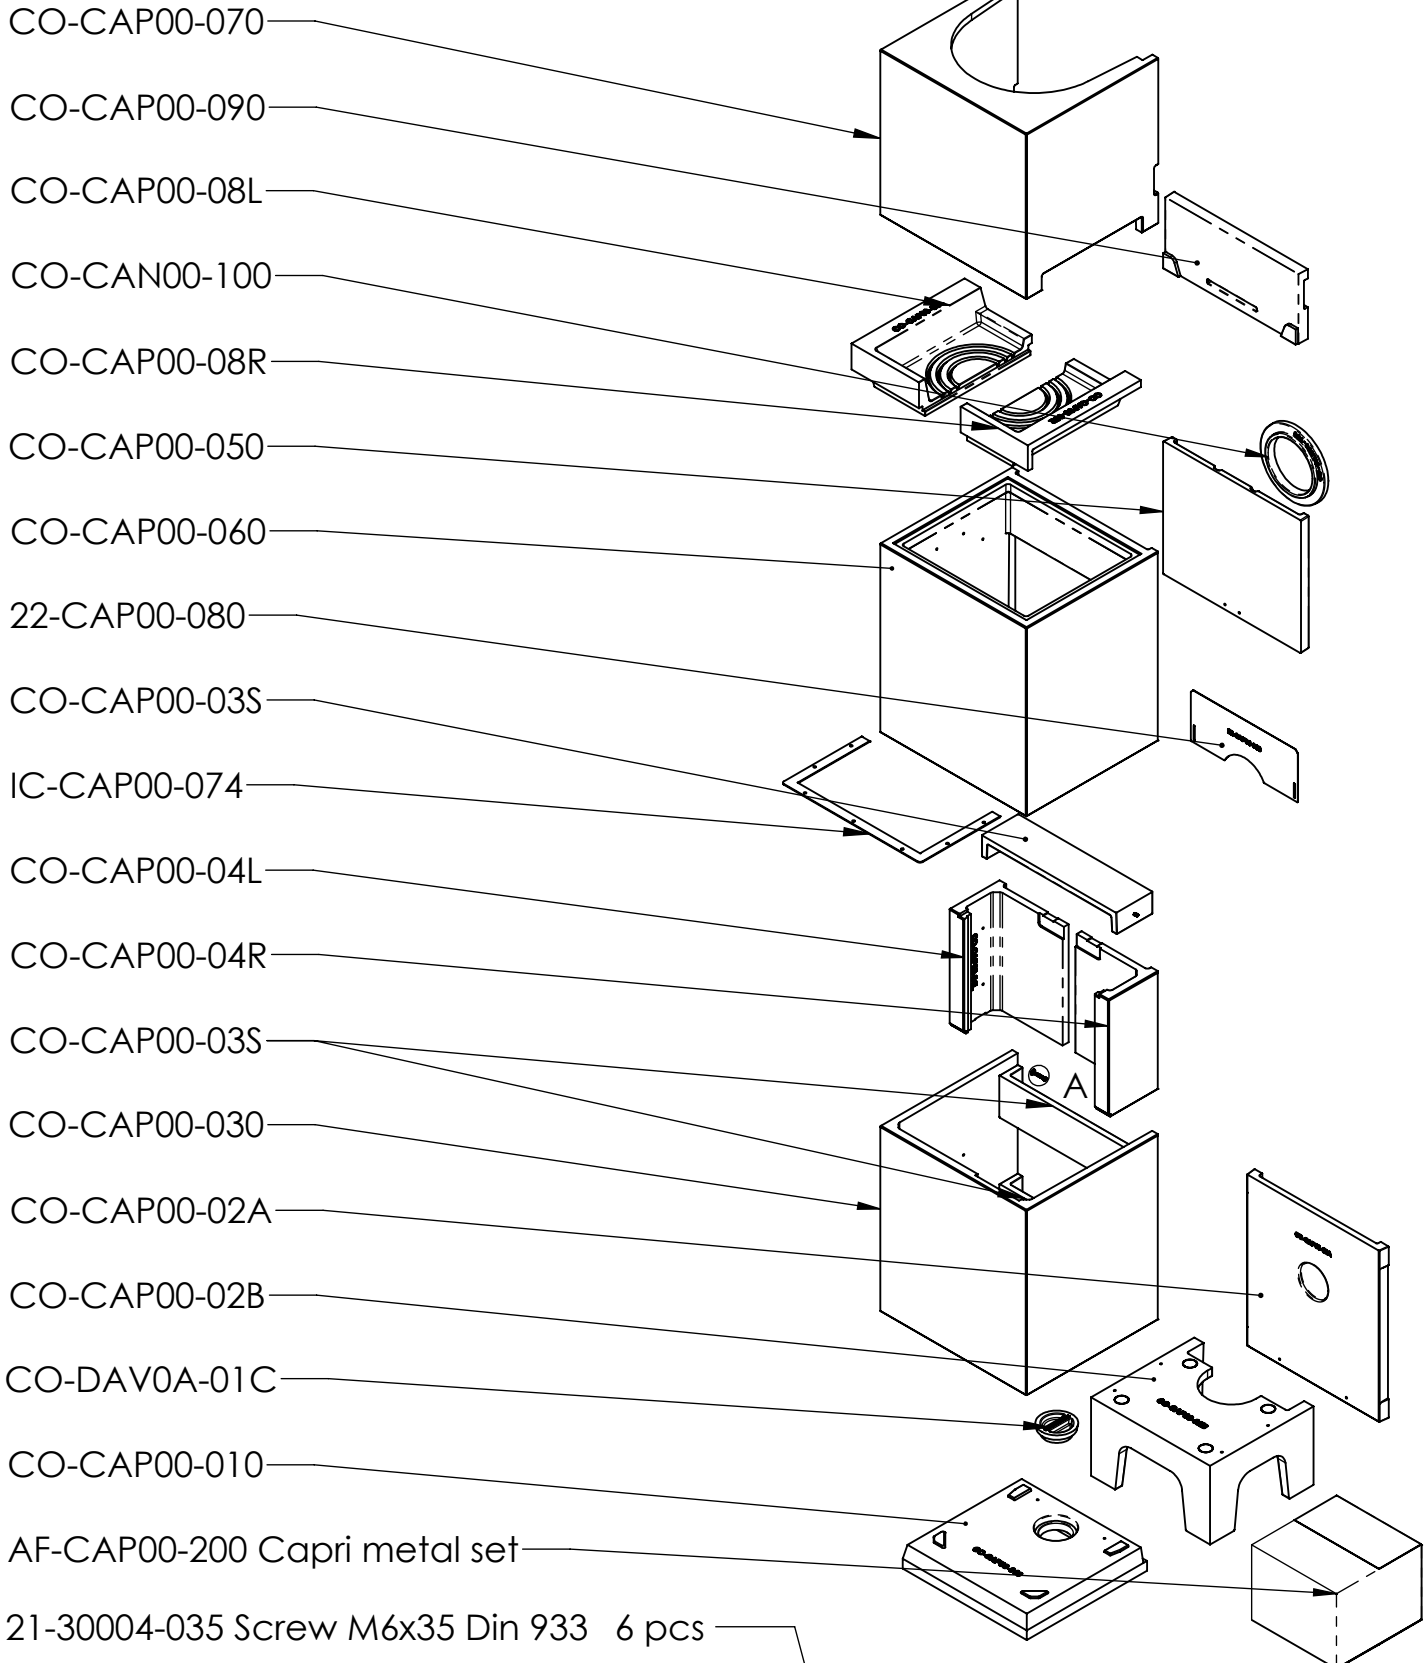

FP-CAP00-200 Capri High

CO-CAP00-070

CO-CAP00-090

CO-CAP00-08L

CO-CAN00-100

CO-CAP00-08R

CO-CAP00-050

CO-CAP00-060

22-CAP00-080

CO-CAP00-03S

IC-CAP00-074

CO-CAP00-04L

CO-CAP00-04R

CO-CAP00-03S

CO-CAP00-030

CO-CAP00-02A

CO-CAP00-02B

CO-DAV0A-01C

CO-CAP00-010

AF-CAP00-200 Capri metal set

21-30004-035 Screw M6x35 Din 933 6 pcs

21-50001-018 Washer fi6x18 Din 9021 6 pcs

VERSION: **Q1**

Instruction
24-CAP00-200

AF-00035-001

DETAIL A