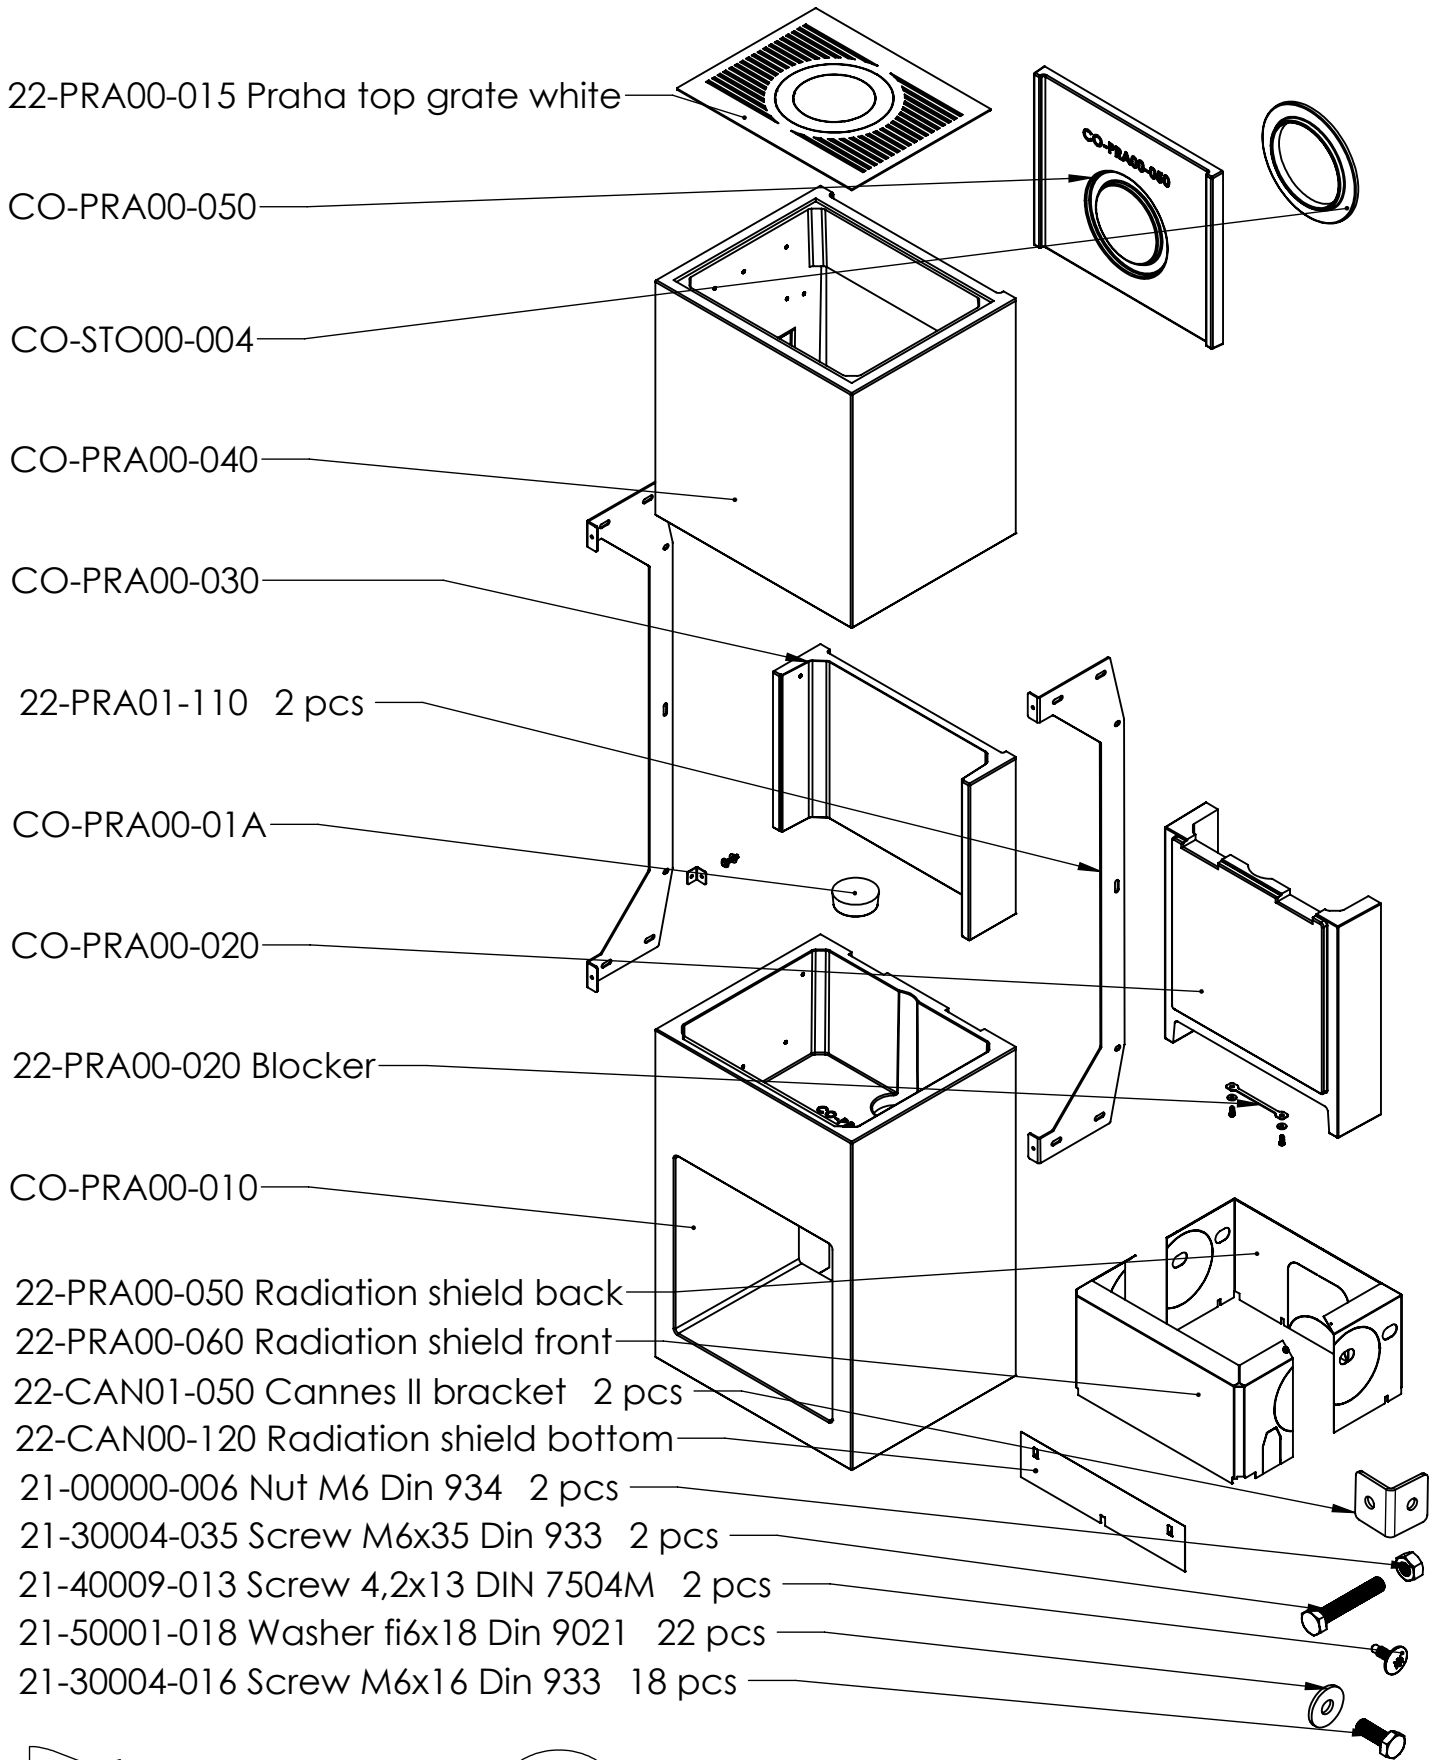

FP-PRA00-100 Praha

VERSION: Q4

Instruction
24-PRA00-100

24-00KLN-000 -2pcs.

Glue
AF-00035-001

Acryl
Acryl
23-00080-000