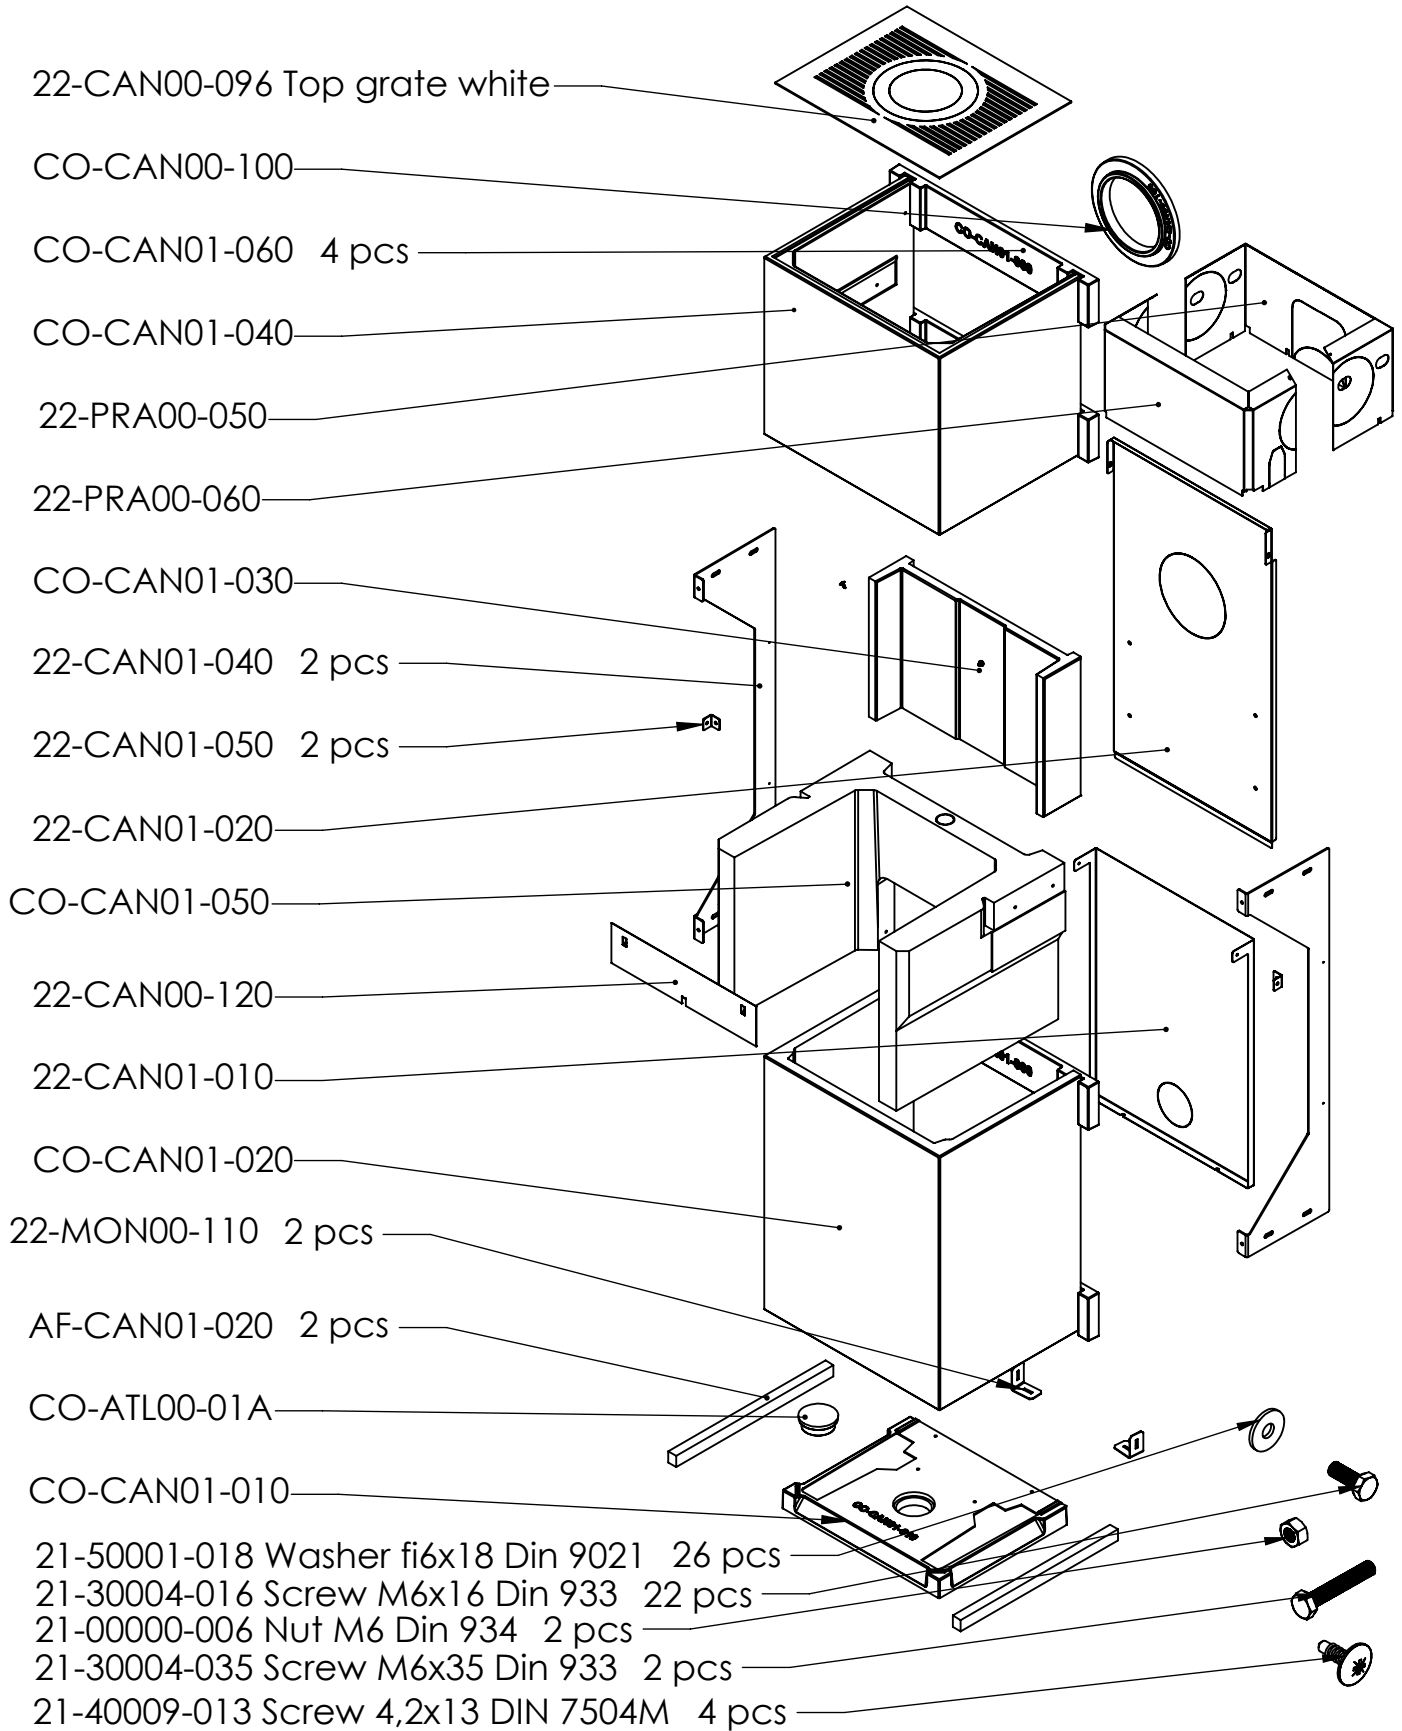

FP-CAN01-100 Canned II

VERSION: G0

Instruction
24-CAN01-100

AF-00035-001

23-00080-000

24-00KLN-000 -2pcs.